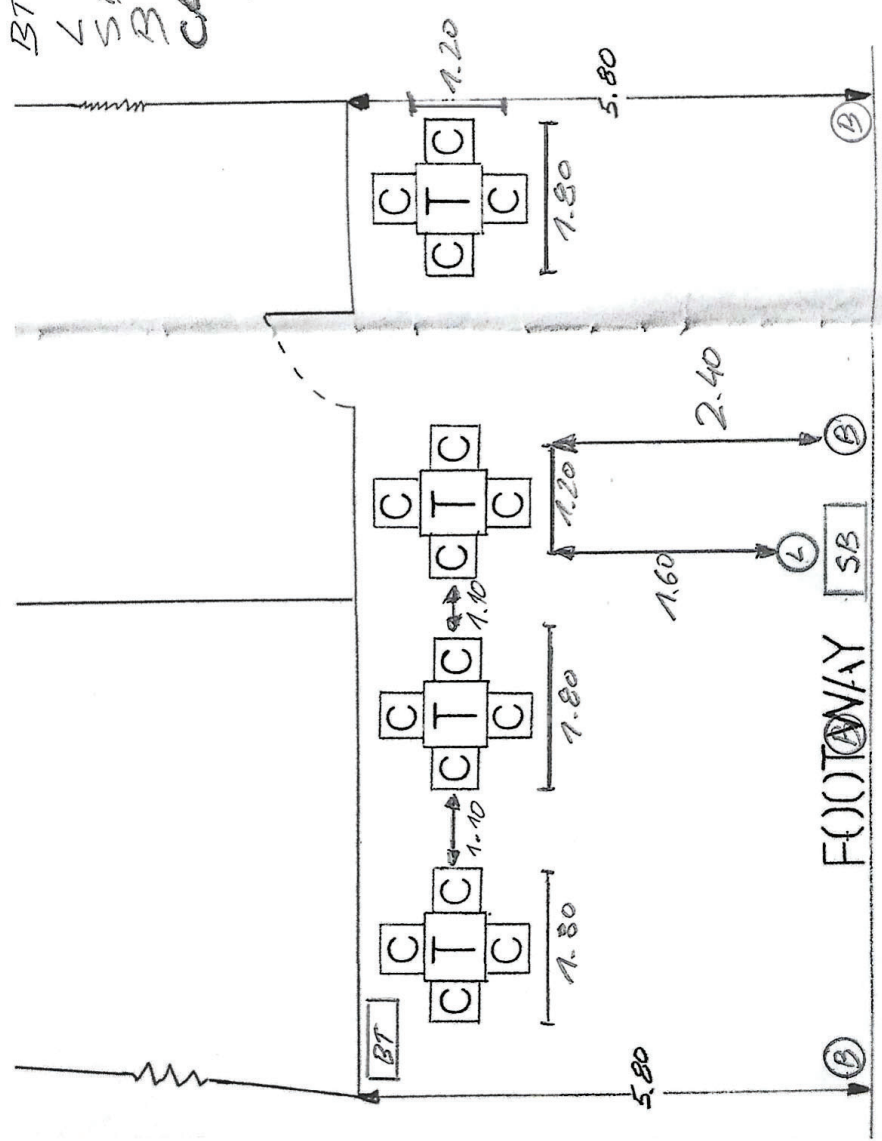

BT BOX
 L - LAMP POST
 SB - SAND BOX
 B - BALLARDS
 CAFE BARRIERS
 2 x 1.20
 3 x 1.80

BLUE CAFE
 52/56 CHURCH ST.
 LEATHERHEAD

number of tables - 4
 number of chairs - 16

SCALE 1:50

All dimensions shown in meters