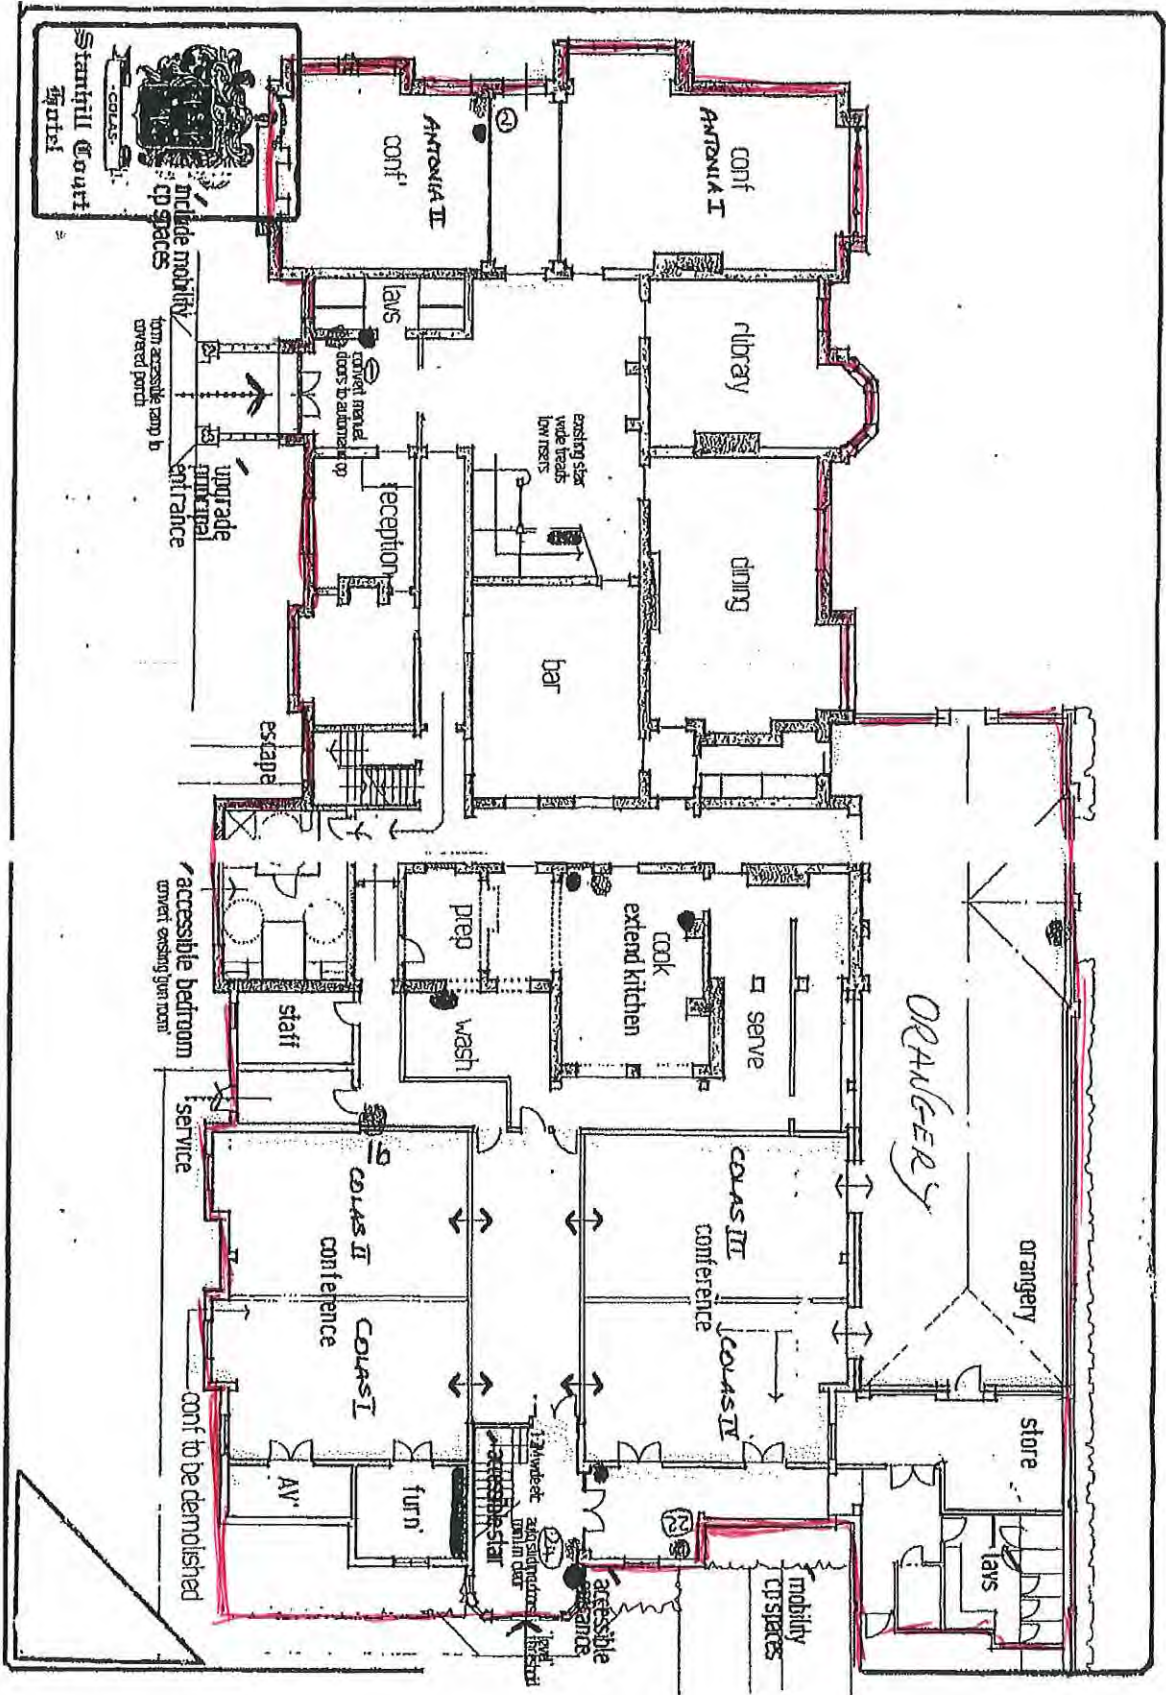

Stanhill Court - North Lawn & Amphitheatre

KEY:

 Egress

 Access

 Bench Seating

 Bar (Mobile Trolley Unit)

Seated Capacity: 200 pax
Standing Capacity: 350 pax
Stage Height: 250mm

Terrace Chairs & Tables

Stanhill Court - West Terrace

Bar (Mobile Trolley Unit)

Seated Capacity: 80 pax
Standing Capacity: 150 pax

West Lawn Access & Egress

Annex 4 - Plans