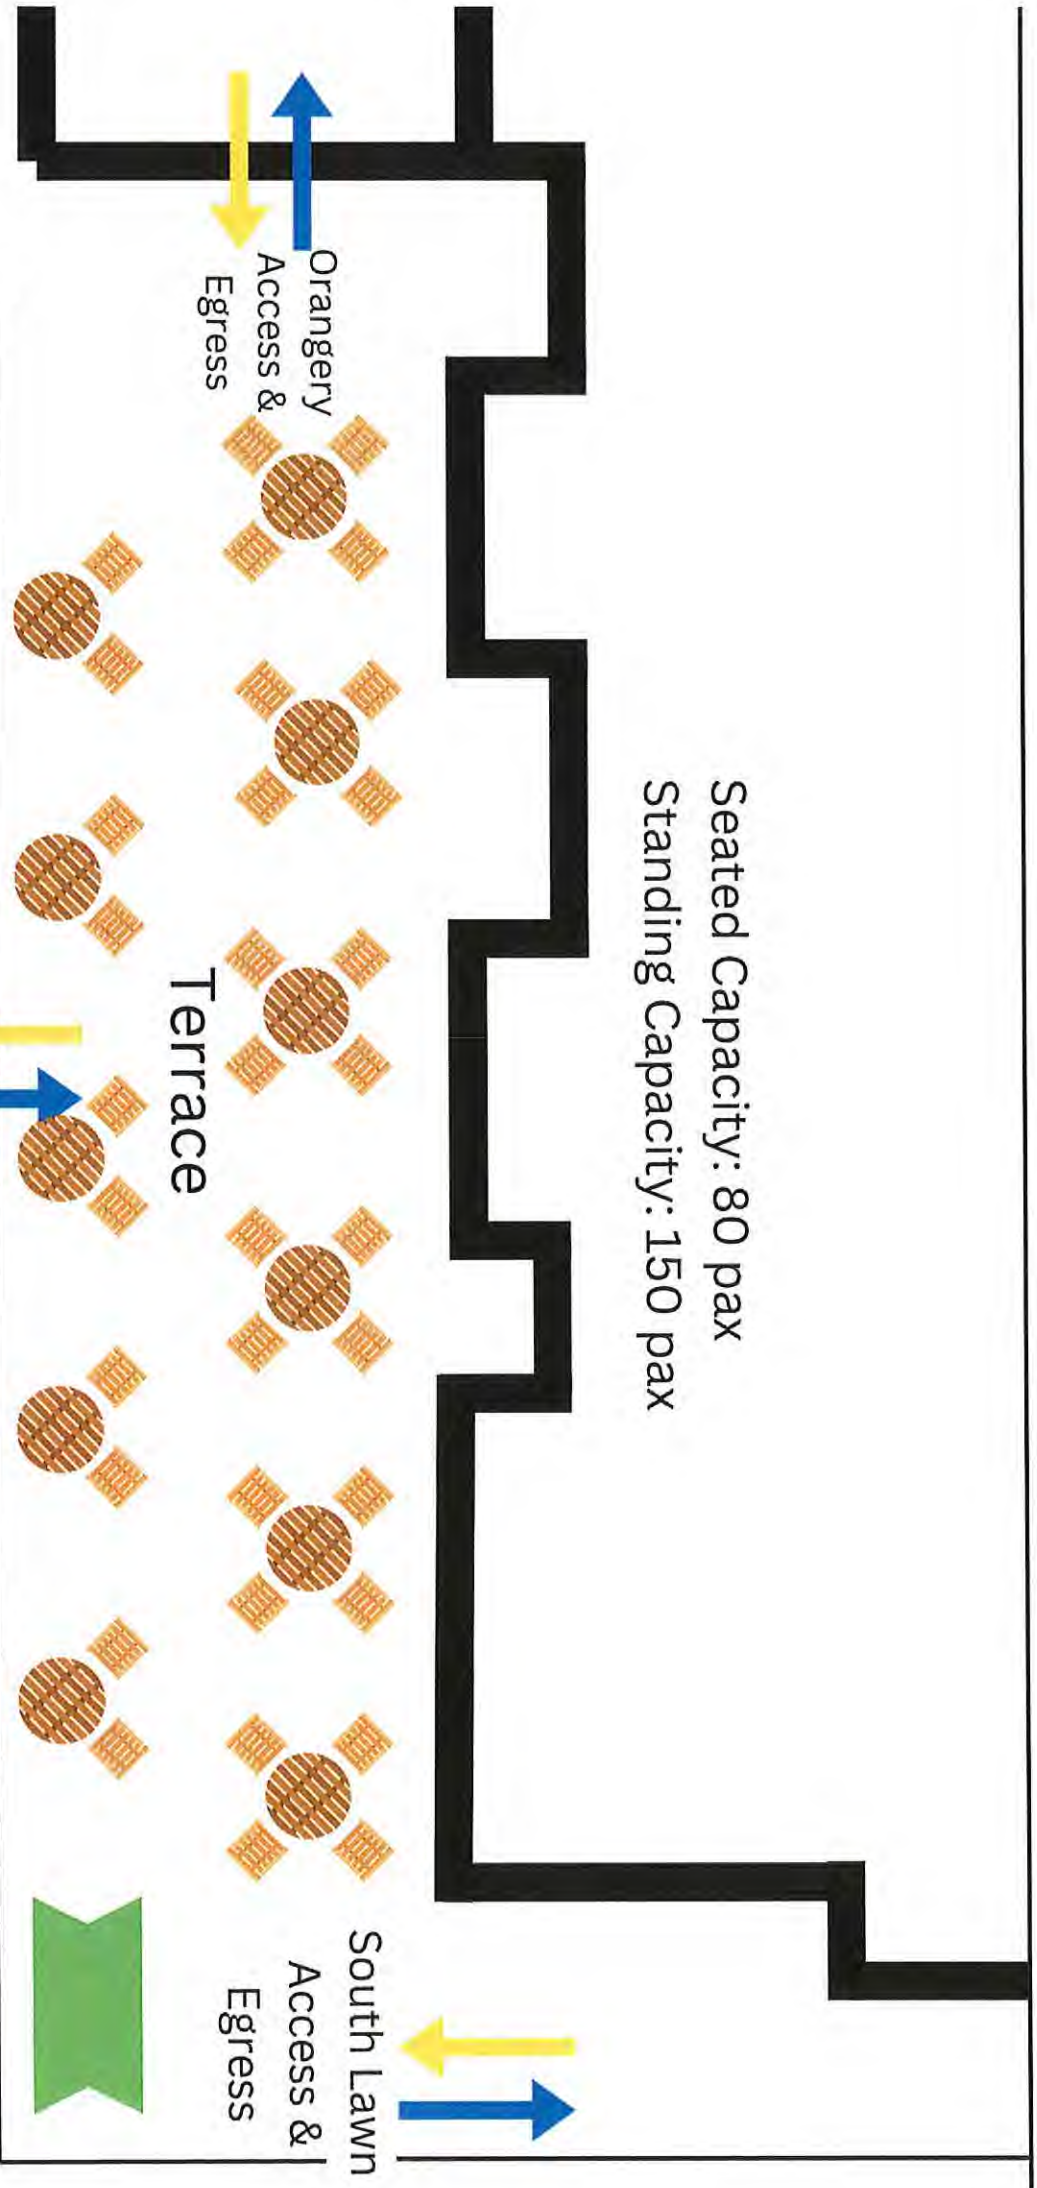

Stanhill Court - North Lawn & Amphitheatre

KEY:

 Egress

 Access

 Bench Seating

 Bar (Mobile Trolley Unit)

Seated Capacity: 200 pax
Standing Capacity: 350 pax
Stage Height: 250mm

Terrace Chairs & Tables

Stanhill Court - West Terrace

Bar (Mobile Trolley Unit)

Seated Capacity: 80 pax
Standing Capacity: 150 pax

West Lawn Access & Egress

Annex 4 - Plans