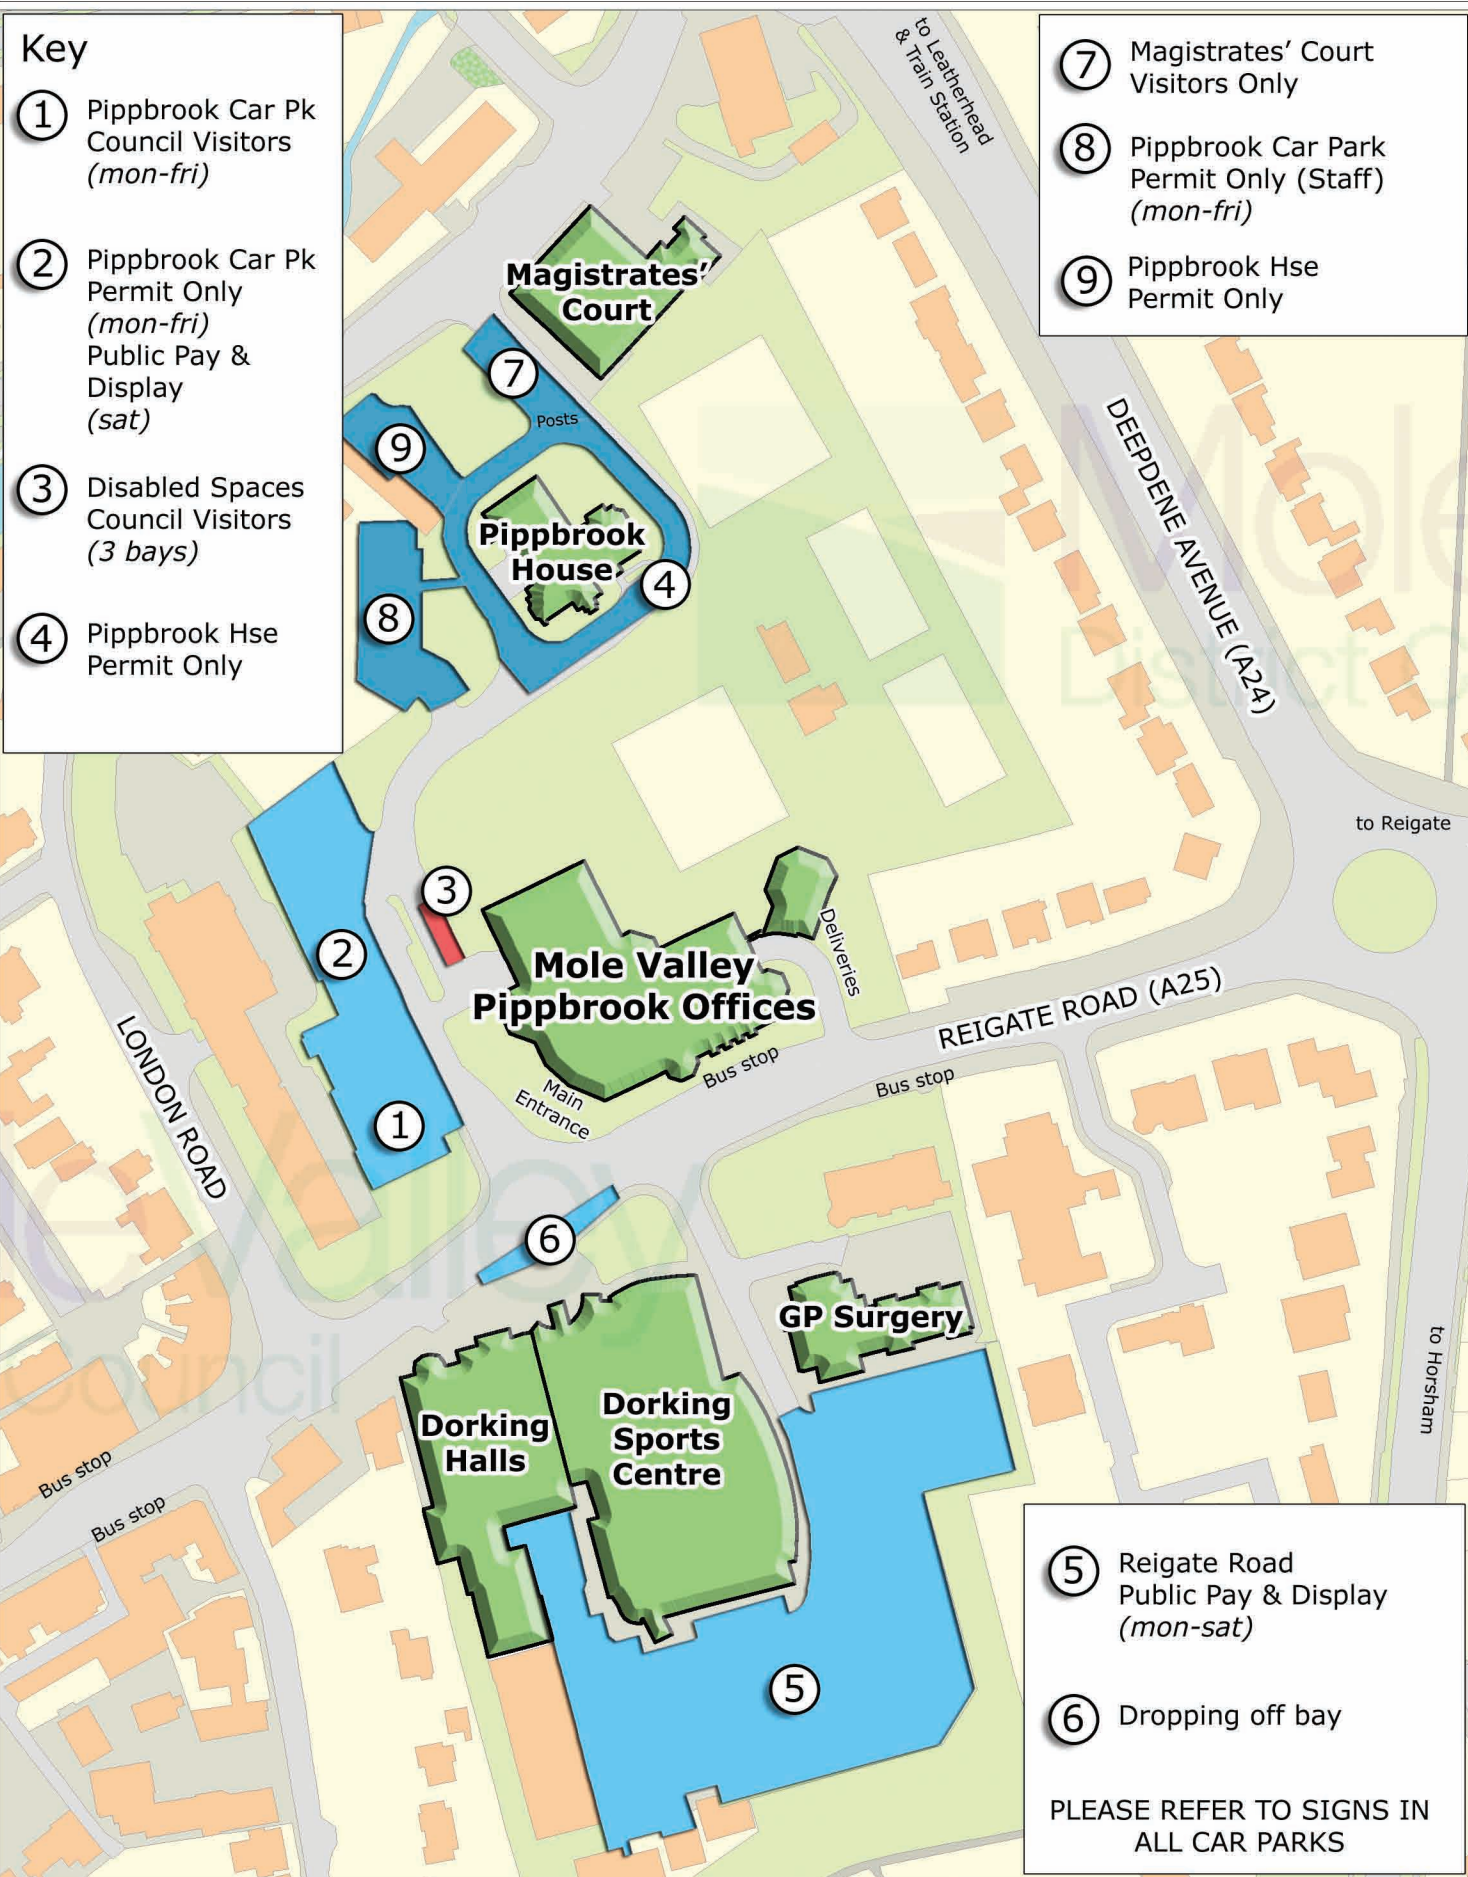

Key

- ① Pippbrook Car Pk Council Visitors (*mon-fri*)
- ② Pippbrook Car Pk Permit Only (*mon-fri*)
Public Pay & Display (*sat*)
- ③ Disabled Spaces Council Visitors (*3 bays*)
- ④ Pippbrook Hse Permit Only

- ⑦ Magistrates' Court Visitors Only
- ⑧ Pippbrook Car Park Permit Only (Staff) (*mon-fri*)
- ⑨ Pippbrook Hse Permit Only

- ⑤ Reigate Road Public Pay & Display (*mon-sat*)
- ⑥ Dropping off bay

PLEASE REFER TO SIGNS IN ALL CAR PARKS