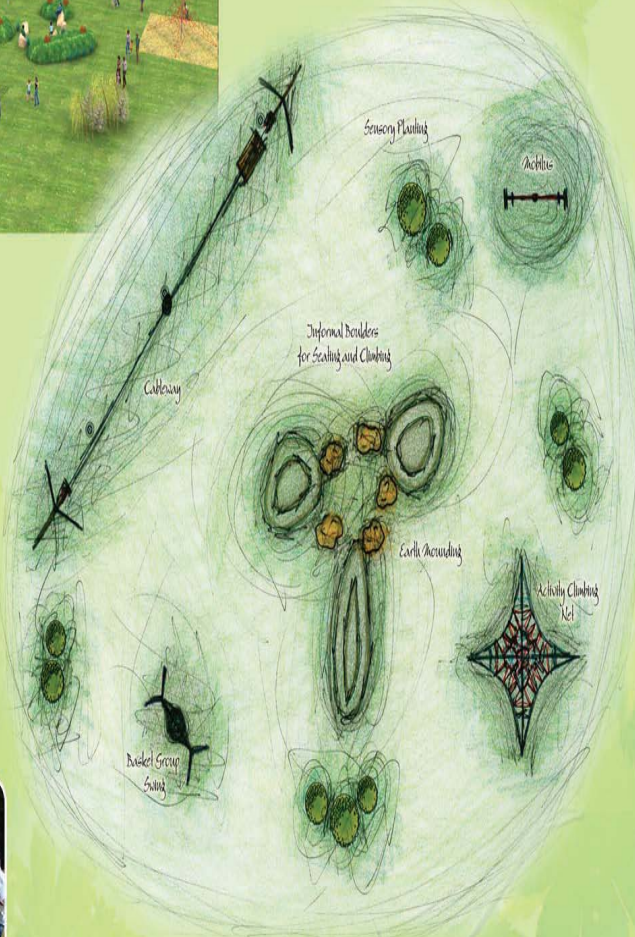

Mole Valley District Council
Kennel Lane Play Area

play
BY HAGS