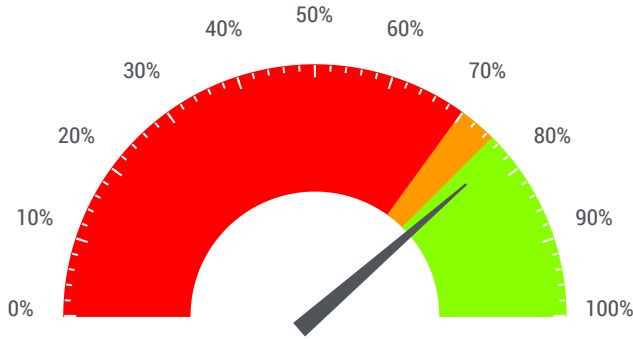

SURVEY SCORE

77.2%

SECTION SUMMARY

	CURRENT	PREVIOUS	DIFF.	
Telephone Enquiry	63.6%	63.6%	-	
Arrival & Welcome	87.5%	87.5%	-	
Friends Enquiry Expe	100.0%	0.0%	100.0%	✓
Catering	75.0%	91.7%	-16.7%	!
Toilets	100.0%	100.0%	-	
Auditorium	64.3%	92.9%	-28.6%	!
Final thoughts of yo	100.0%	100.0%	-	
TOTAL	77.2%	82.1%	-4.9%	!

■ SCORED ■ MISSING

CURRENT: 2018-02
 PREVIOUS: PREVIOUS CAMPAIGN (2017-11 1 SURVEY)

OVERALL TREND BY CAMPAIGN

YOUR RANK

CURRENT	PREVIOUS	DIFF.
COMPANY OVERALL		
1 (of 1)	1 (of 1)	■
LOCATION: DORKING HALLS		
1 (of 1)	1 (of 1)	■