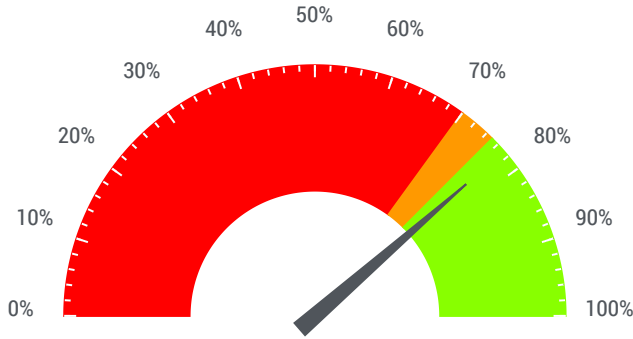

### SURVEY SCORE

77.2%

### SECTION SUMMARY

	CURRENT	PREVIOUS	DIFF.	
Telephone Enquiry	63.6%	63.6%	-	
Arrival & Welcome	87.5%	87.5%	-	
Friends Enquiry Expe	100.0%	0.0%	100.0%	✓
Catering	75.0%	91.7%	-16.7%	!
Toilets	100.0%	100.0%	-	
Auditorium	64.3%	92.9%	-28.6%	!
Final thoughts of yo	100.0%	100.0%	-	
<b>TOTAL</b>	<b>77.2%</b>	<b>82.1%</b>	<b>-4.9%</b>	<b>!</b>