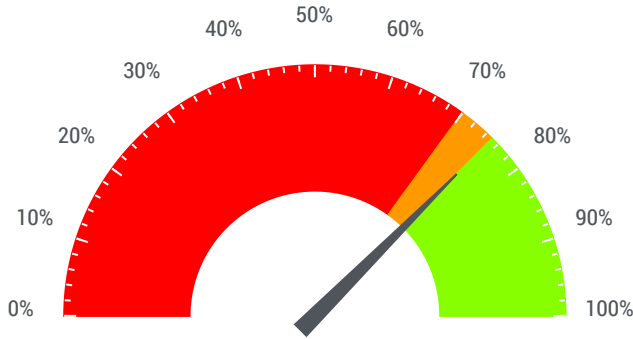

SURVEY SCORE

75.0%

SECTION SUMMARY

	CURRENT	PREVIOUS	DIFF.	
Telephone Enquiry	63.6%	63.6%	-	
Arrival & Welcome	75.0%	87.5%	-12.5%	!
Friends Enquiry Expe	33.3%	100.0%	-66.7%	!
Catering	75.0%	75.0%	-	
Toilets	85.7%	100.0%	-14.3%	!
Auditorium	85.7%	64.3%	21.4%	✓
Final thoughts of yo	100.0%	100.0%	-	
TOTAL	75.0%	77.2%	-2.2%	!

■ SCORED ■ MISSING

CURRENT: 2018-05
 PREVIOUS: PREVIOUS CAMPAIGN (2018-02 1 SURVEY)

OVERALL TREND BY CAMPAIGN

YOUR RANK

CURRENT	PREVIOUS	DIFF.
COMPANY OVERALL		
1 (of 1)	1 (of 1)	■
LOCATION: DORKING HALLS		
1 (of 1)	1 (of 1)	■