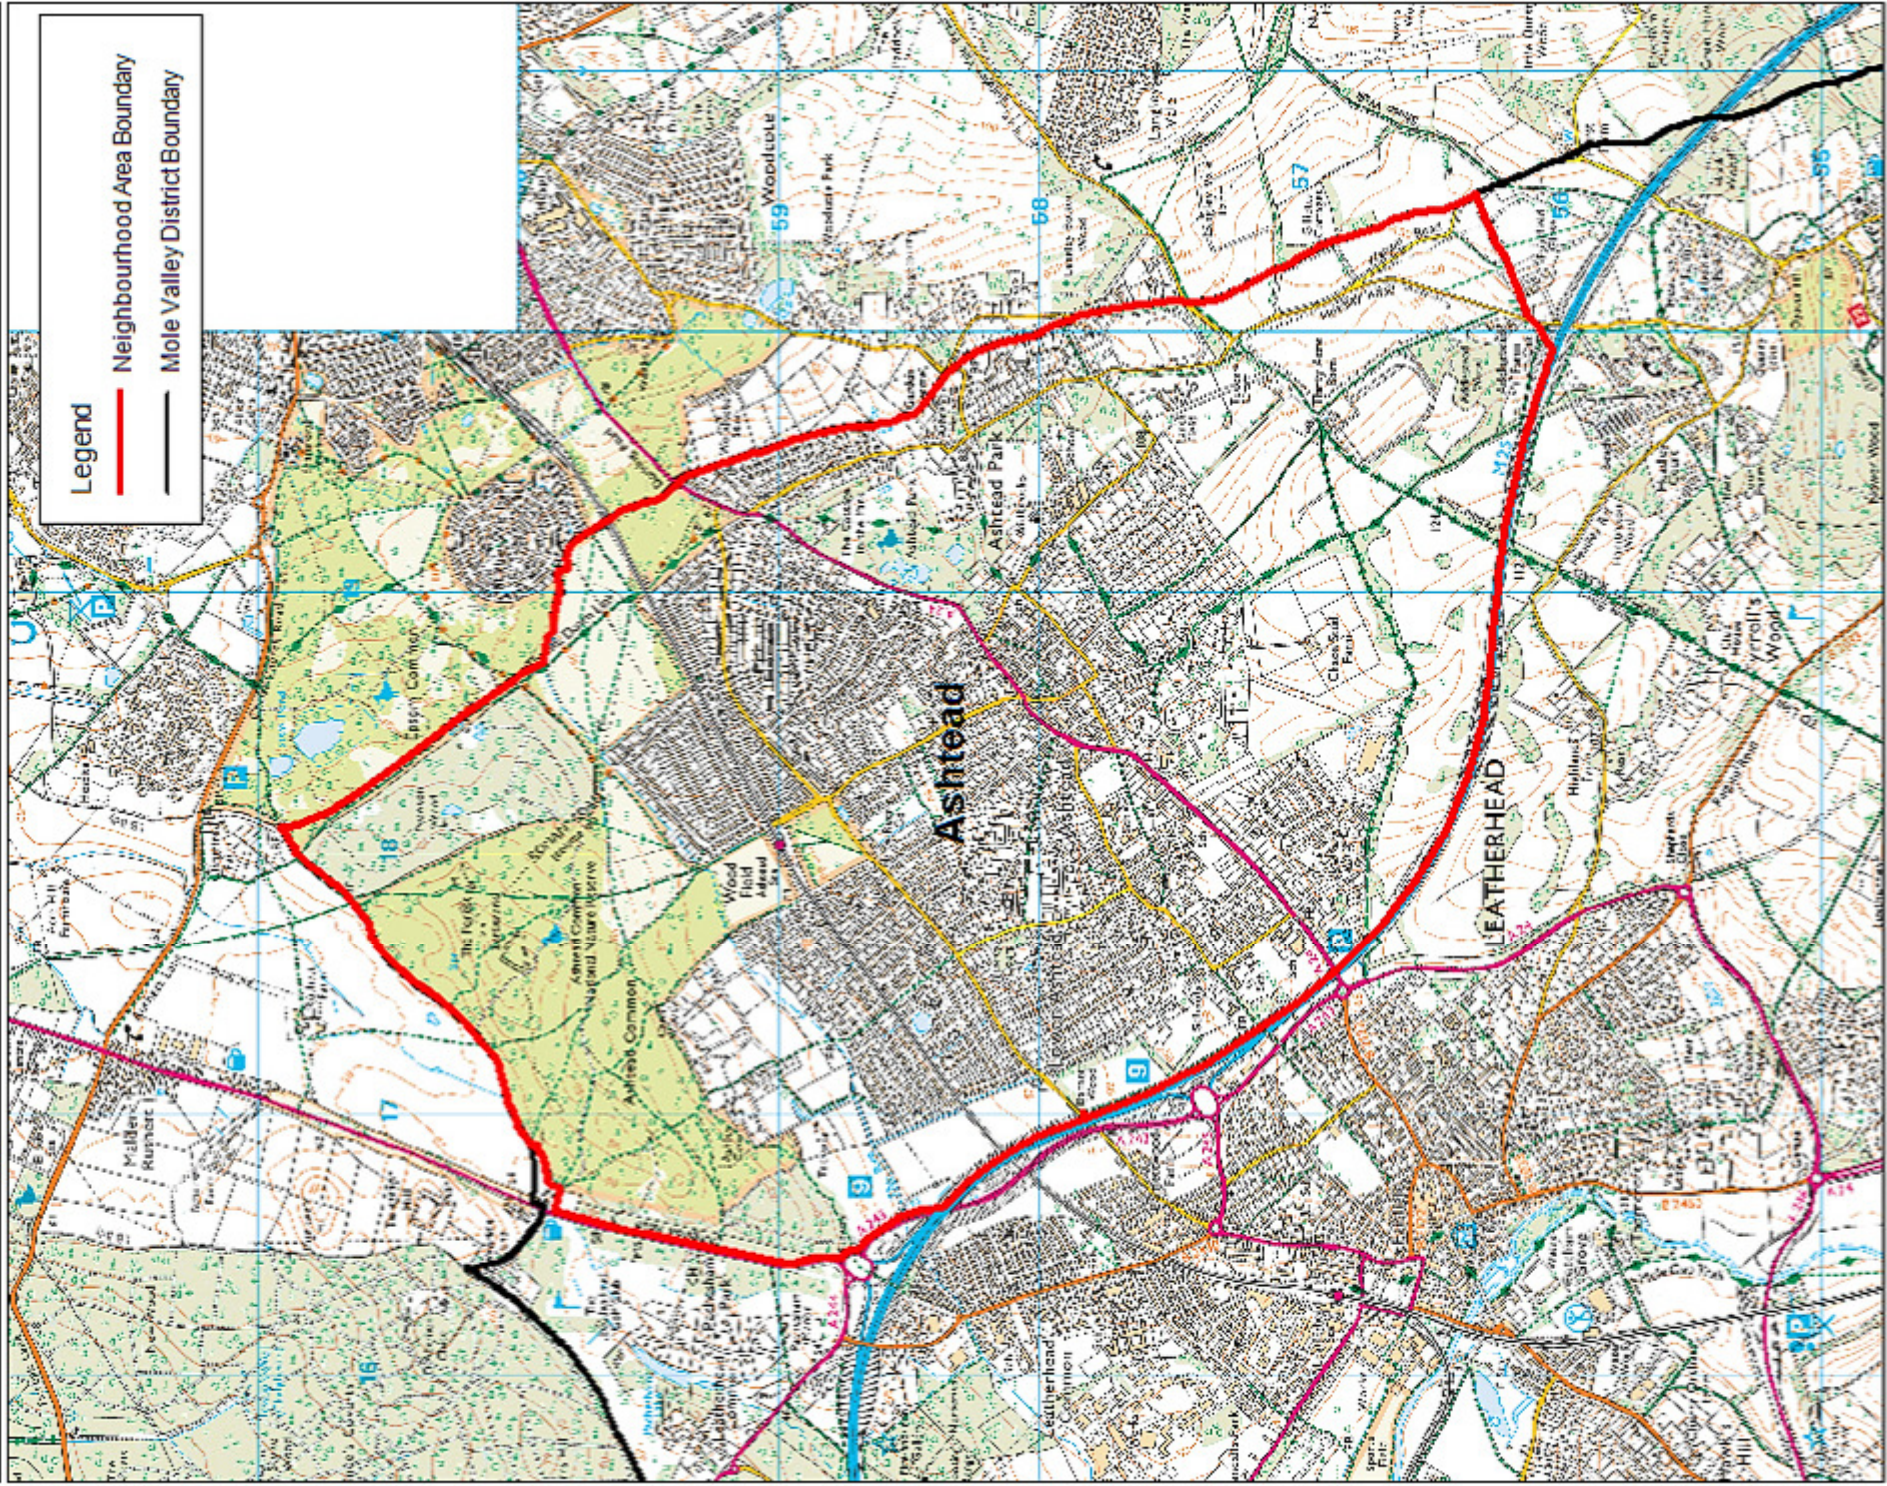

Ashted Neighbourhood Area

Legend

— Neighbourhood Area Boundary

— Mole Valley District Boundary

Mole Valley District Council
Pippbrook
Dorking
Surrey
RH4 1SU
Telephone: 01306 896001
Website: www.molevalley.gov.uk

Scale: not to scale Date: March 2017 Dept planning policy
Based upon the Ordnance Survey mapping with the permission of the controller of Her Majesty's Stationary Office. (c) Crown Copyright. Unauthorised reproduction infringes Crown Copyright and may lead to prosecution or civil proceedings.
OS Licence Number: LA 100021846 2011