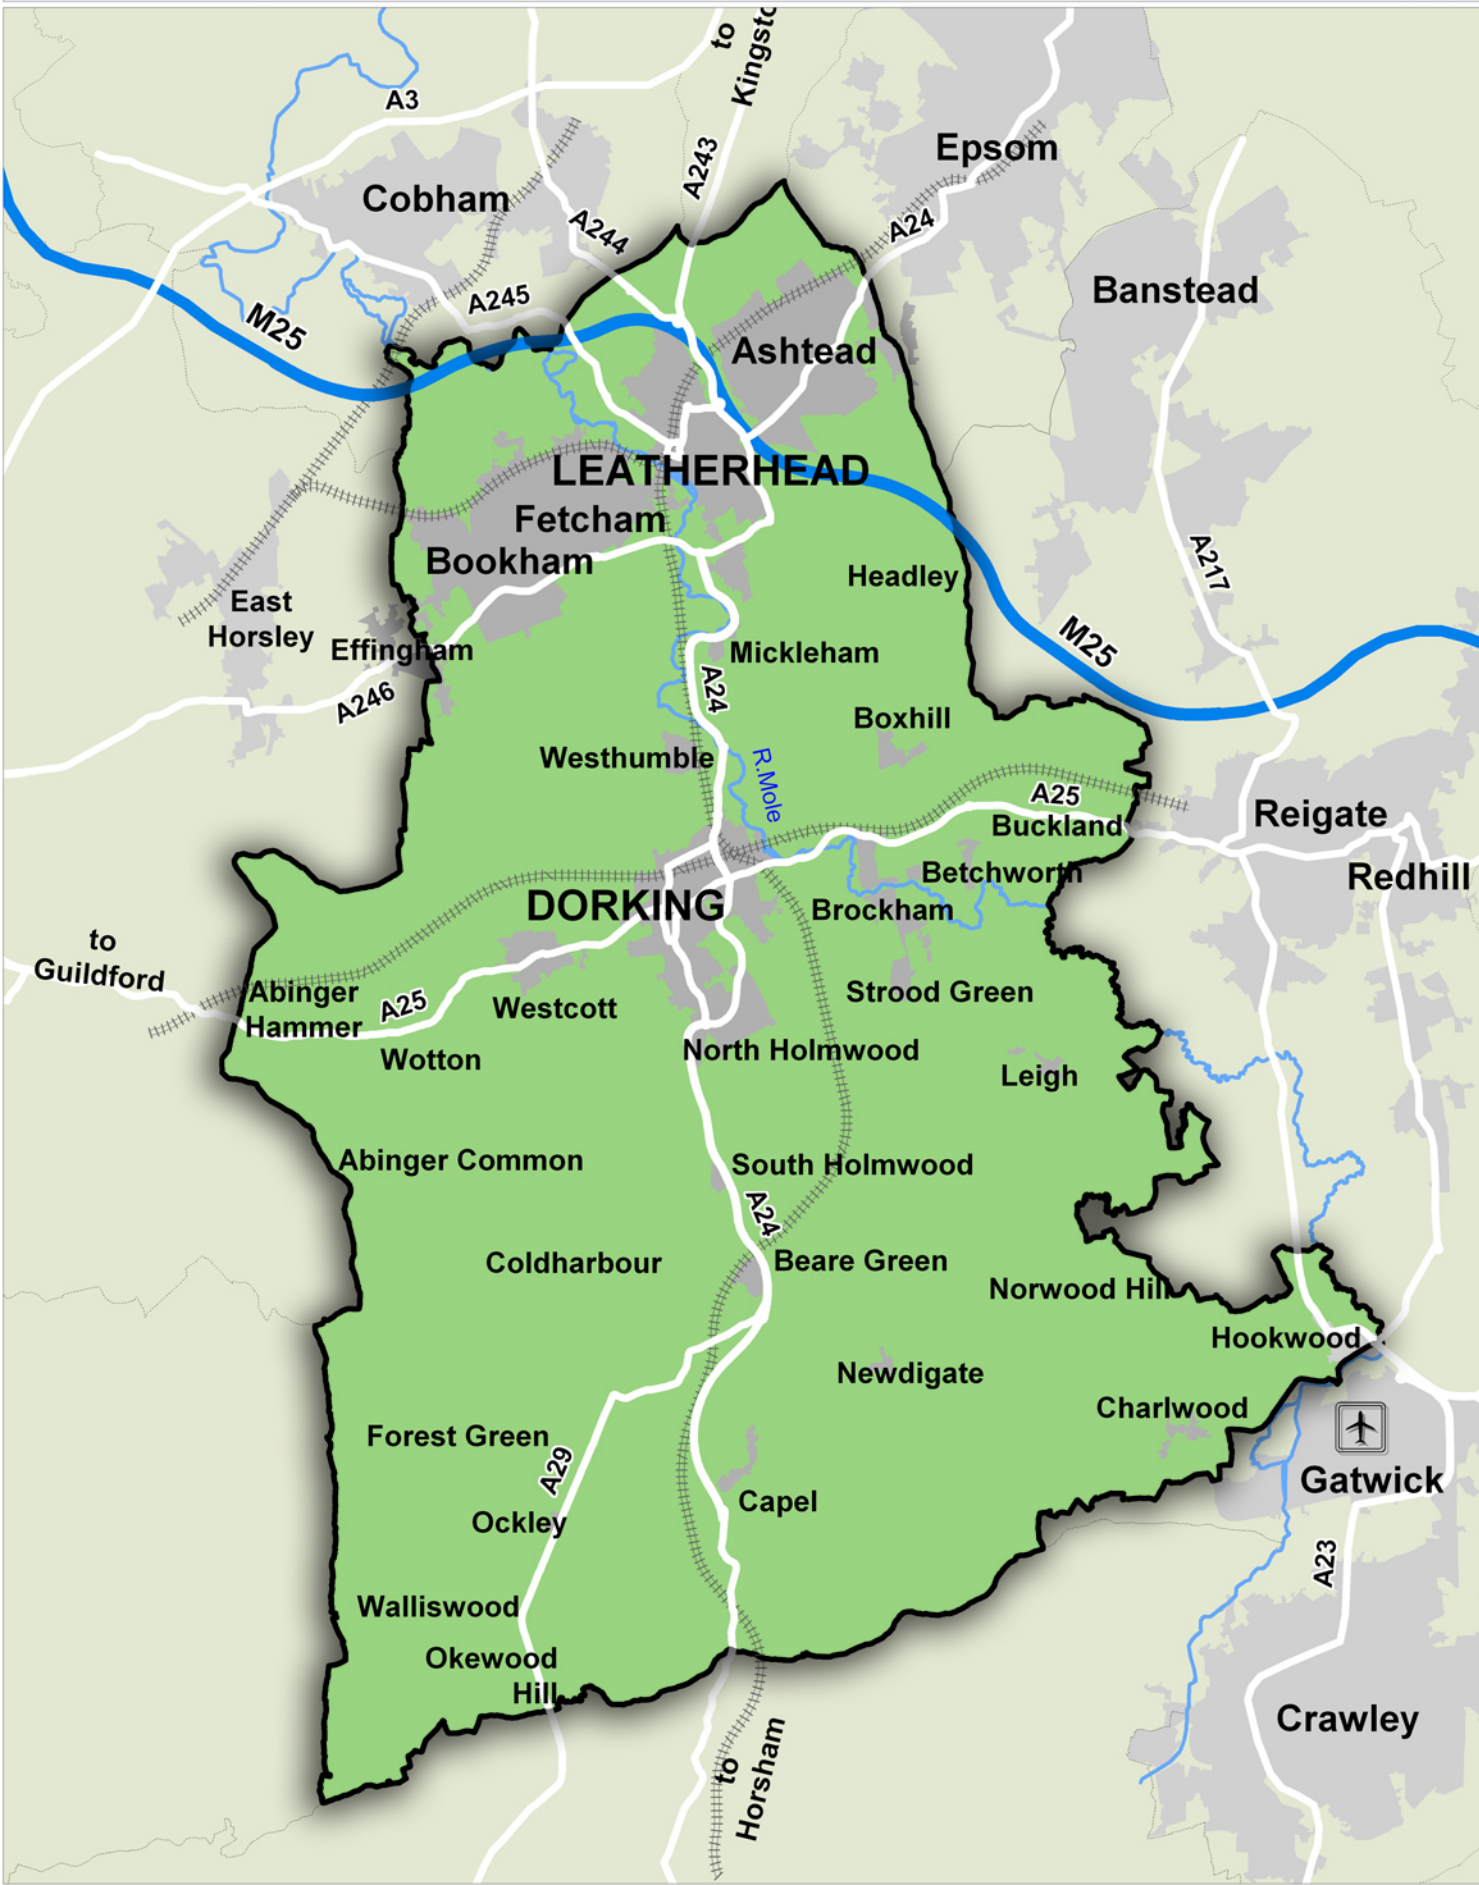

# Mole Valley District Council

Mole Valley District Council  
Pippbrook  
Dorking  
Surrey  
RH4 1SJ  
Telephone: 01306 885001  
Website: www.molevalley.gov.uk

Scale: 1:120,000      Date: July 2008      User: Steele      Dept: GIS

Based upon the Ordnance Survey mapping with the permission of the controller of Her Majesty's Stationary Office. (c) Crown Copyright. Unauthorised reproduction infringes Crown Copyright and may lead to prosecution or civil proceedings.  
OS Licence Number LA 100021846 2008